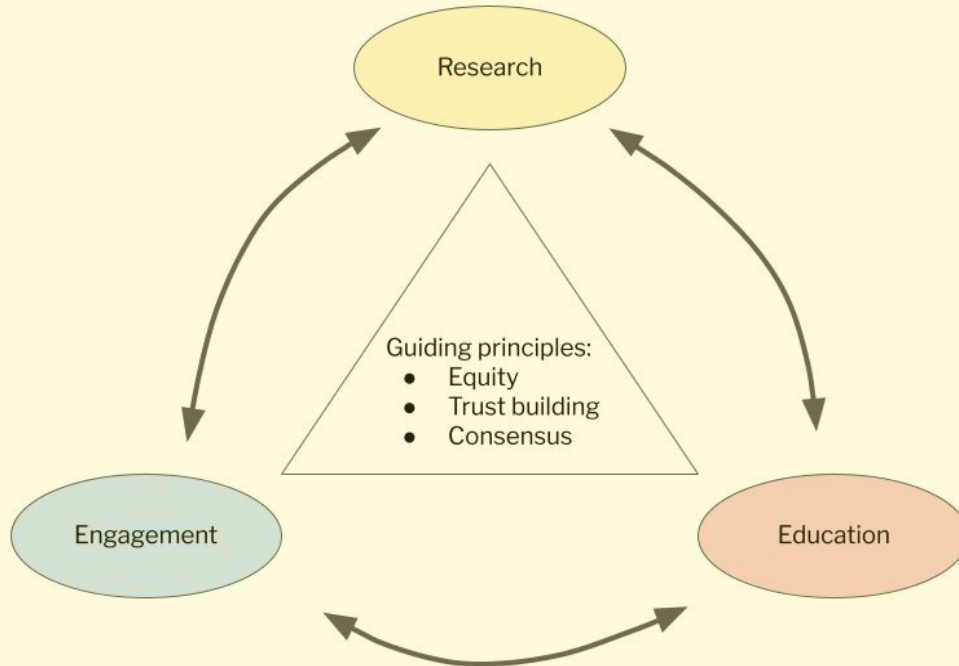

# Integrated Equitable Electrification Project

## Sunrise Corvallis

This project will support the Corvallis community through a Just Transition from natural gas to renewable electricity, focusing on tenants.

We will use integrated research, education and direct engagement with the retrofitting process to build trust, promote equity, and create consensus.