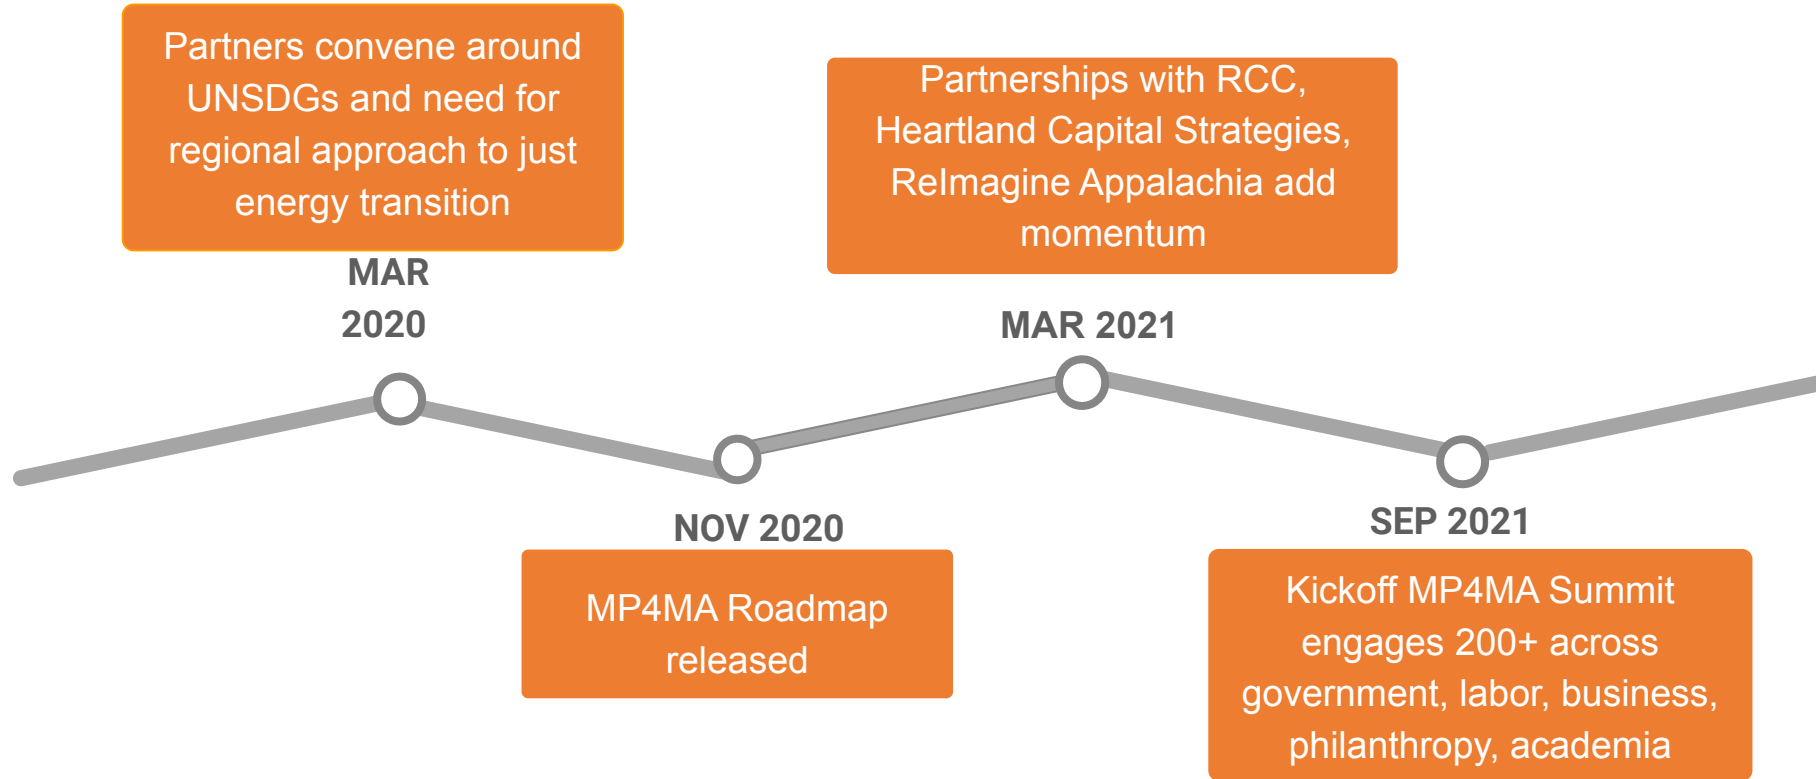

**The Marshall Plan for Middle America (MP4MA) Coalition** is a strategic partnership with a mission to advance a regional renewable and economic transition in the Ohio River Valley & Upper Appalachia region. It was created in partnership with the City of Pittsburgh and 8 cities in Ohio, West Virginia and Kentucky; ReImagine Appalachia; Heartland Capital Strategies; and Resilient Cities Catalyst. Collectively it is expanding its resources and capabilities to draw on deep local expertise and local and regional leadership, including fostering strong relationships with unions and local community-based organizations.

**RESILIENT CITIES CATALYST**