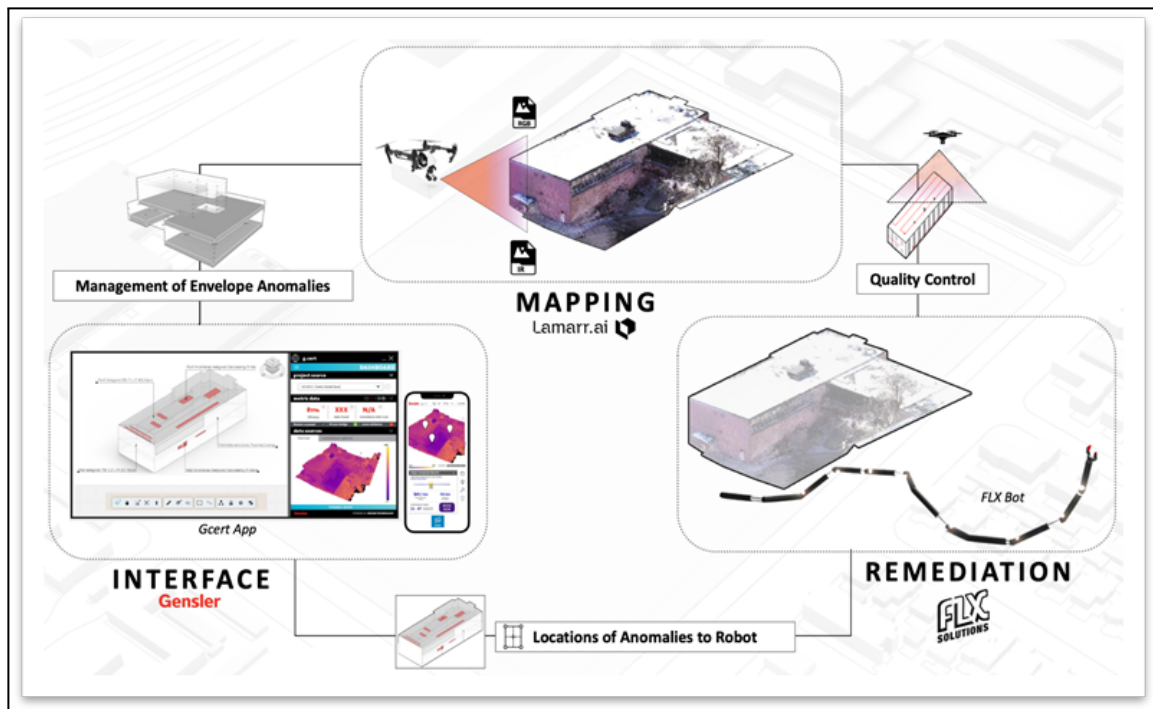

UNIFIED RETROFITS

Revolutionizing robotic retrofits through an integrated hardware software application platform

Key Project Members

FLX Solutions

- Matt Bilsky - [LinkedIn](#)
- Marc de Vinck - [LinkedIn](#)
- Jason Glickman - [LinkedIn](#)
- Jill Berman - [LinkedIn](#)

Gensler

- Alfonso Hernandez - [LinkedIn](#)
- Anirudh Dhawan - [LinkedIn](#)
- Gail Napell - [LinkedIn](#)
- Douglas Zucker - [LinkedIn](#)
- Jesus Galvez - [LinkedIn](#)

Lamarr.AI

- Tarek Rakha - [LinkedIn](#)
- Norhan Bayomi - [LinkedIn](#)
- Senem Gursoy - [LinkedIn](#)
- John Fernandez - [LinkedIn](#)

Skyline Capital Builders

- Bob Criscuolo - [LinkedIn](#)

City and State: Bethlehem, PA

Key Partners: [Positive Deviancy](#) - Connector Support