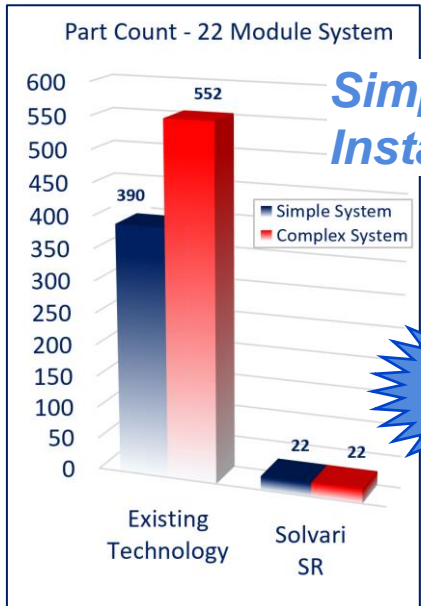

Simpler Installation!

**Fixed Part Count
No Matter the Complexity**

Preinstalled Mounts

As Installed