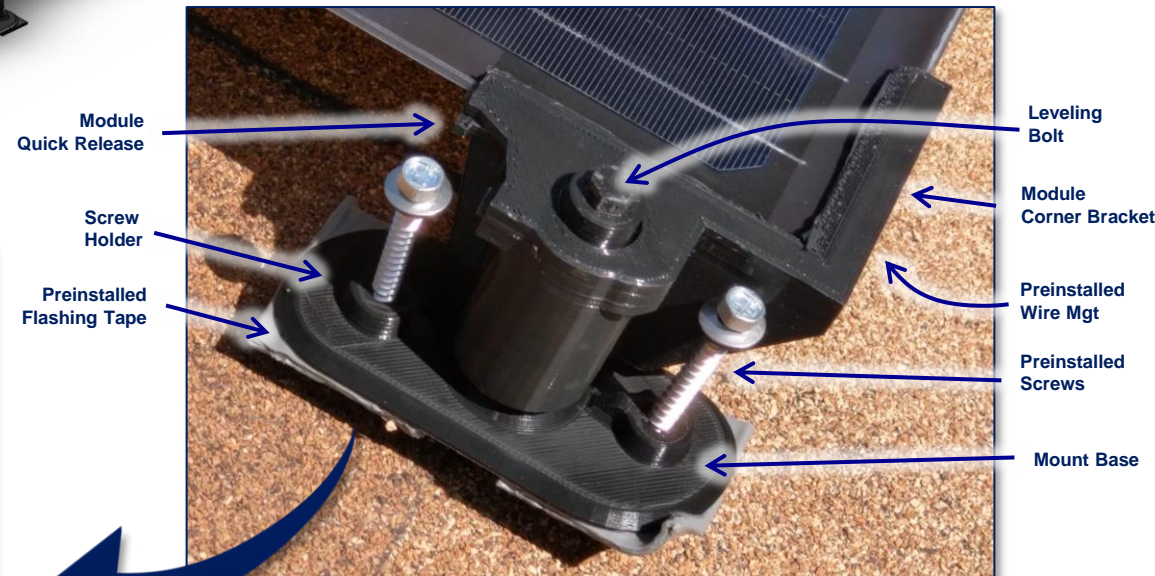

No Hassle,
No Fuss,
No Training!

Installation Instructions:

- 1) Screw them down,
- 2) Plug them together,
- 3) Drive to next job,
- 4) Repeat.

- ✓ Single SKU
 - ✓ Single Tool
 - ✓ Integrated Racking
 - ✓ Integrated Flashing
 - ✓ Integrated Hardware
 - ✓ Integrated Power Electronics
 - ✓ Integrated Wire Management
 - ✓ Integrated Stacking Clips
 - ✓ No Skirt (optional)
 - ✓ No Layout
 - ✓ No System Ground Wire
- 3X Faster Install** ✓

Everything you **need**,
Exactly where you **need it!**

Simpler Installation!

**Fixed Part Count
No Matter the Complexity**

Preinstalled Mounts

As Installed

As Shipped

Inventor: Samuel Truthseeker
Patent Protected: US10,361,653