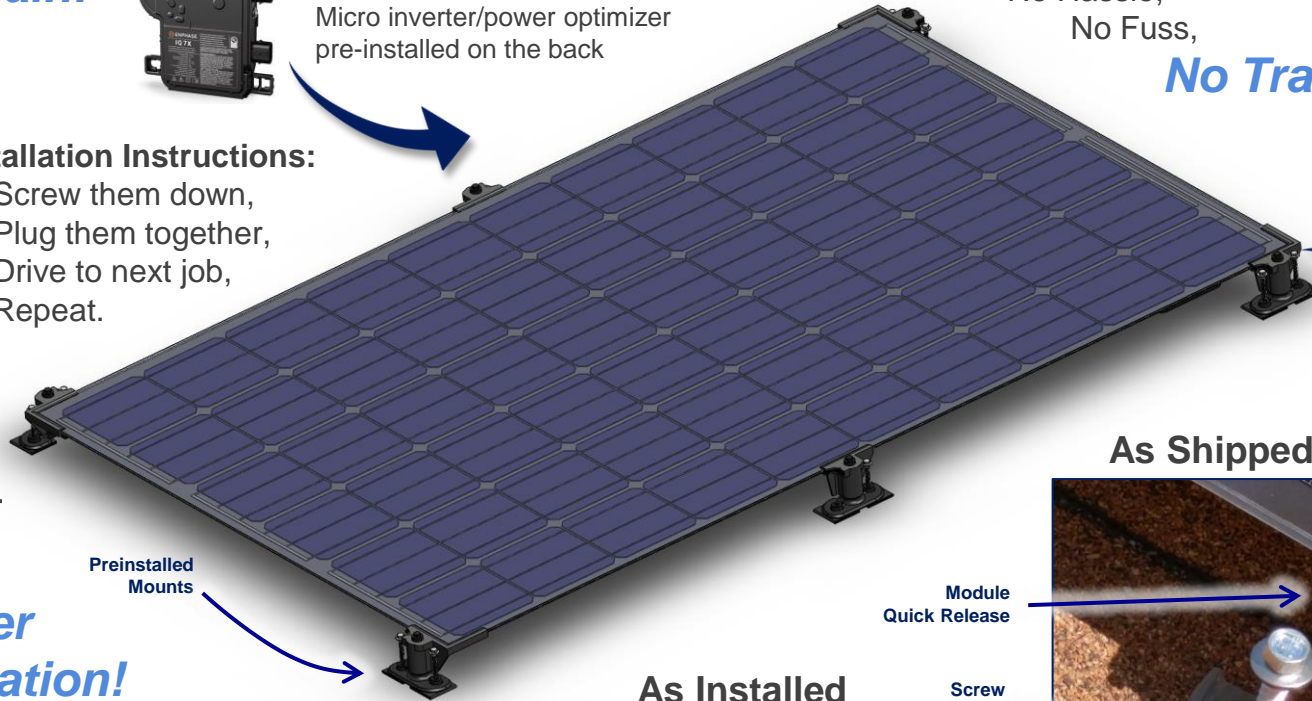

Simpler Installation!

**Fixed Part Count
No Matter the Complexity**

Preinstalled Mounts

As Installed