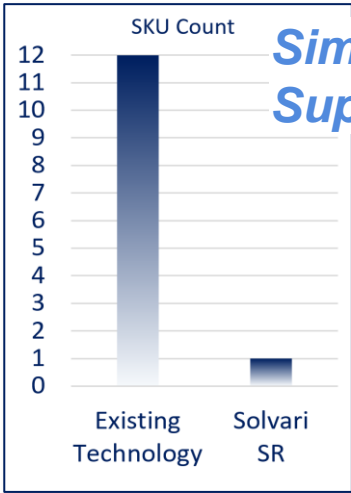

TECSI Solar's **Solvari SR** The First Ever, Fully Integrated Residential Solar Panel

Simpler Supply Chain!

Drastically Lowering the Cost of Solar!

Micro inverter/power optimizer pre-installed on the back