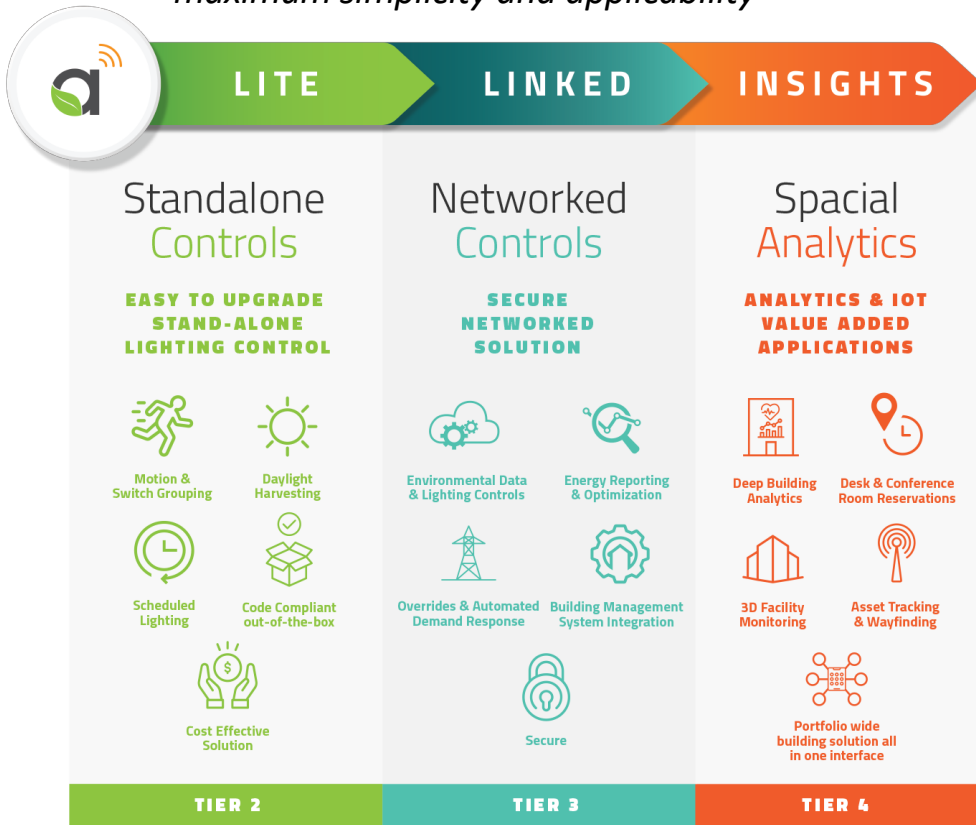

**TIERED SOLUTIONS** with easy upgrades, for maximum simplicity and applicability

- **Autani Insights4REAL, with Leviton sensing** delivers a game-changing system with open standard interoperability, exceptional integration and output options, practicality and affordable value
- **Realistic, Extensible, Affordable, and Logical**—it bridges the IT/OT chasm by meeting realistic price points and usability needs for large AND medium size buildings across the many players in the value chain.

**MULTIPLE OPEN STANDARDS** for maximum interoperability