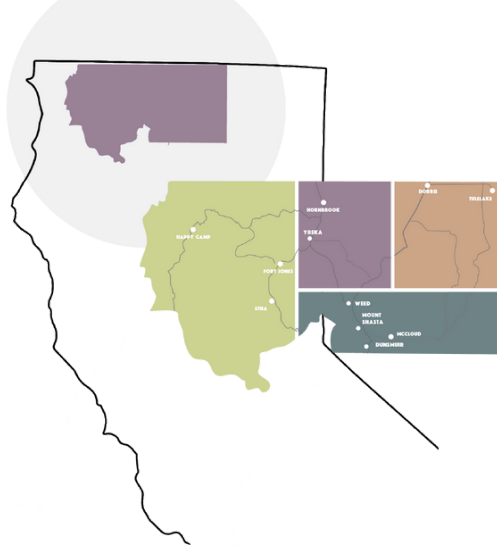

Our Rural County

The SEDC Energy Team

Kory Hayden, Jen Thackeray, Alia-Roca Lezra, Jason Young

The Siskiyou EDC team has been serving Siskiyou communities for nearly 40 years. The SEDC works with jurisdictions and businesses to create a prosperous rural economy. Several program managers are dedicated to building capacity for clean energy in Yreka's economy.

Our Project

Our MOU Partnership unites our organization with the county's nine jurisdictions, to prioritize clean energy projects, together.

W. Miner Energy Cohort

This phased project will locate clean energy upgrades within ten key locations in the West Miner Historic District, to stabilize the city's most historic economic assets