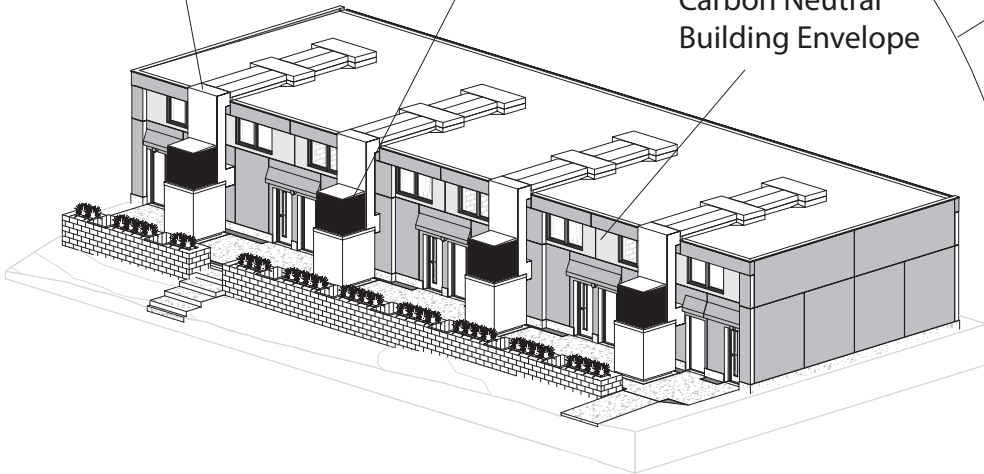

# Syracuse Housing: Building Neighborhoods Fulfilling Dreams

Optimize Workflow  
Coordination

Factory Built  
Integrated Mechanical  
System Pod

Factory Built  
Carbon Neutral  
Building Envelope

231 Buildings  
1561 Apartments

Our team mission is to provide integrated whole building energy efficient and healthy retrofit solutions for 1-4 story apartment buildings. The Solution package includes: A factory built carbon neutral building envelope and heat pump driven integrated mechanical systems pods with smart monitoring systems. When paired and coordinated, the solution results in faster installation, minimized tenant and building owner disruptions, lower operating and maintenance costs, higher systems reliability, increased property value, and improved air quality and comfort.