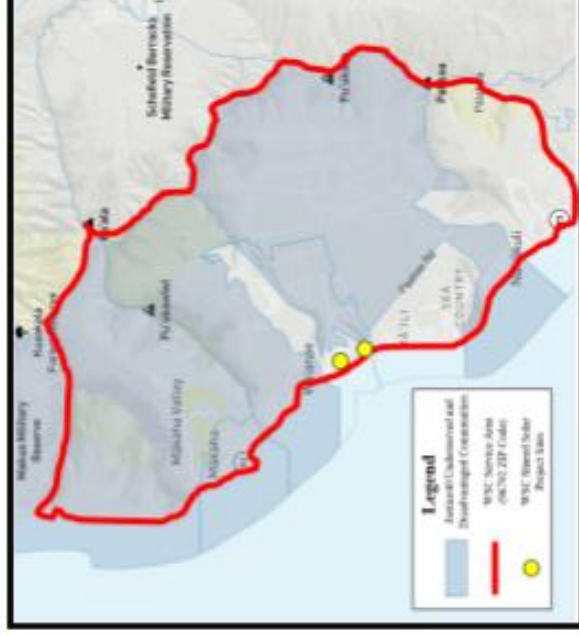

Wai‘anae Sustainability Cooperative

On a mission to produce locally-owned, affordable, renewable energy for the benefit of its members.

Community-led

Community-designed

Community-owned

WSC is a new startup consumer cooperative led by seasoned community leaders committed to serving the Wai‘anae community - one of the Hawaii’s most underserved communities. WSC’s *kuleana* (responsibility) is to develop, own and operate energy assets and programs at-cost to maximize household savings while ensuring that renewable energy development decisions are made in a community-based way and is strongly aligned with community values and needs.