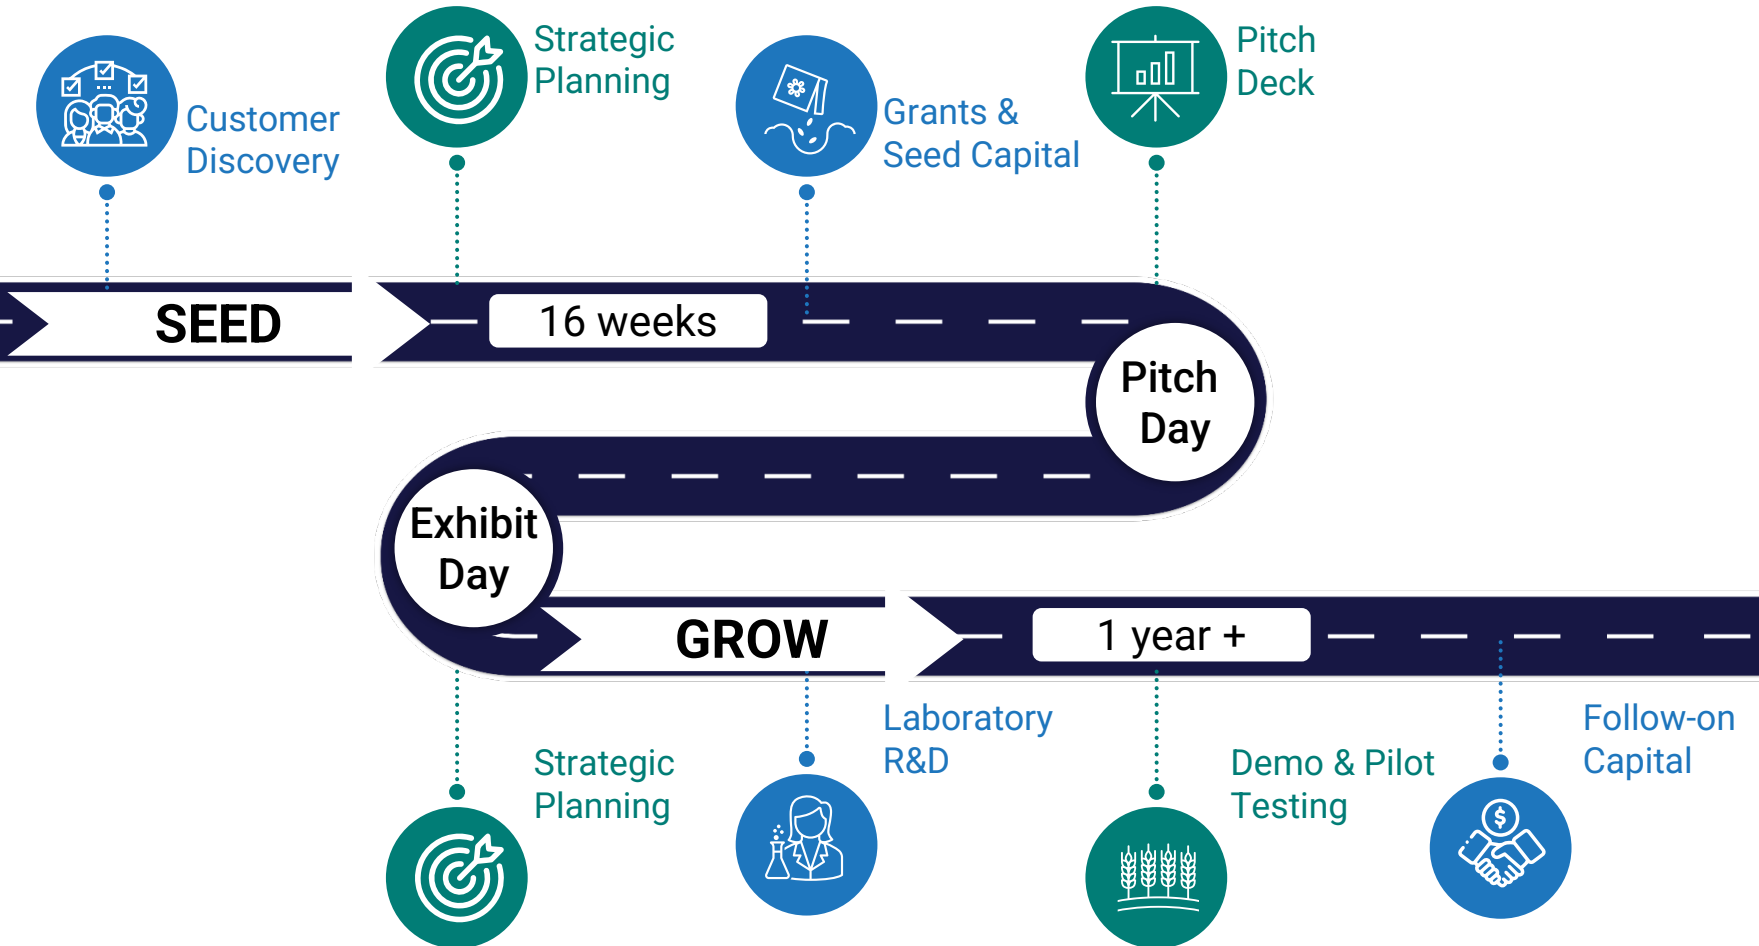

AG-POWERUP

Helping startups combine energy innovations with agriculture

MISSOURI
INNOVATION
CENTER

A 501(c)3 non-profit helping supporting high-growth ventures since 1984

SEED: Hybrid/virtual program, pre-seed/early seed

GROW: In-person incubator resident, seed to series C

**Applications opening
April 2024**