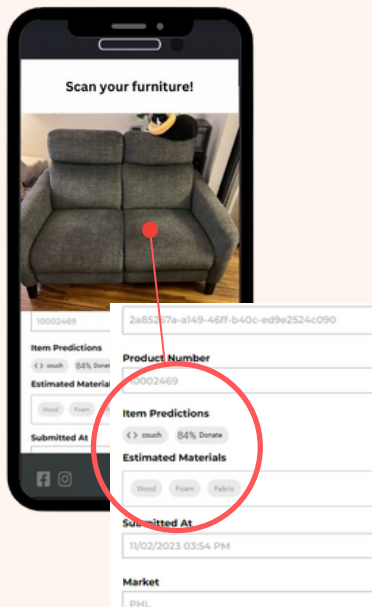

Give your furniture a second chance!

Your couch's data-driven journey into the circular economy

Team LiveRego.com!

Computer vision for reuse

We utilize computer vision to predict if furniture can get donated, reused, and resold.