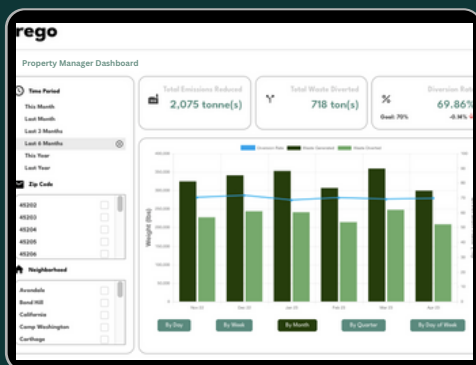

Give your furniture a second chance!

Your couch's data-driven journey into the circular economy

Team LiveRego.com!

Computer vision for reuse

We utilize computer vision to predict if furniture can get donated, reused, and resold.

Waste diversion tracking and reporting

Our waste diversion dashboard tracks items kept out of a landfill and the associated environmental benefit.

120,000lbs

of furniture has already been donated to local charities through Rego's reuse platform in two major US cities!