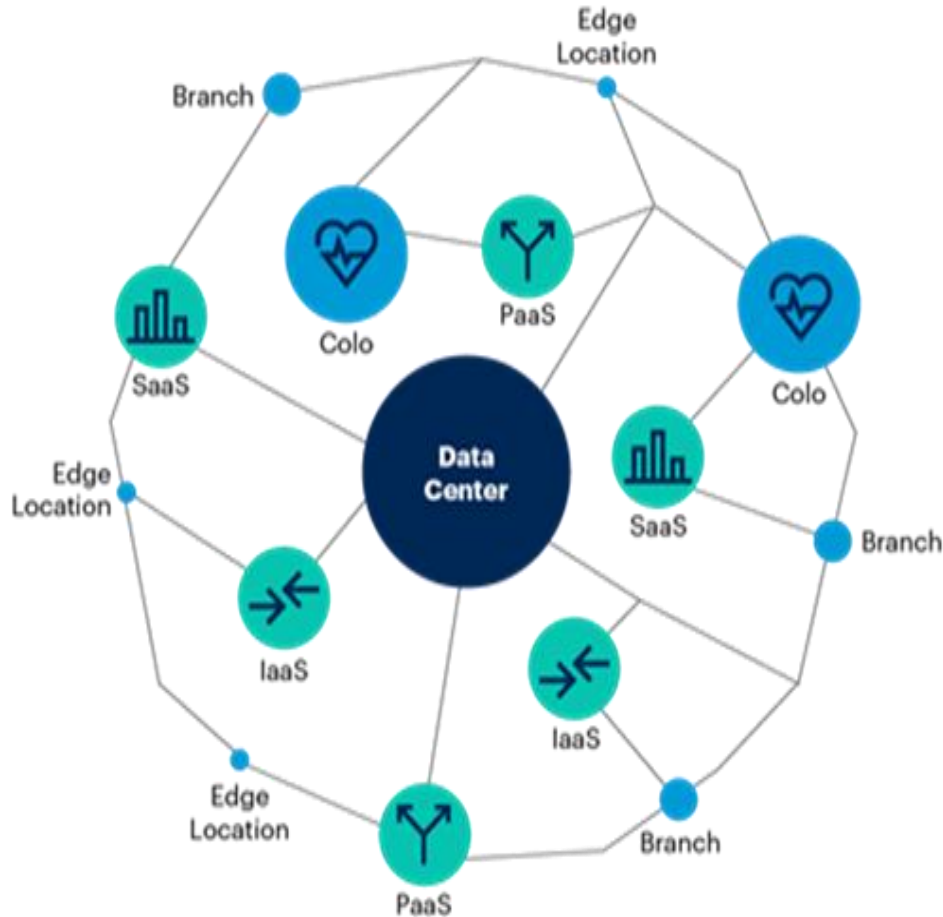

# Edge Data Center for Southern West Virginia & Beyond

**Your Data Center Is No Longer Limited by Walls**

- Rural Communities Get Services When and As Needed
  - Carbon-neutral and Scalable
  - Grows as West VA and Appalachia Grow
  - Specific IoT Applications for Schools, Hospitals, National Guard, etc.
  - Test Beds for New Applications
- 
- Edge Location / Branch = Town, School, City Hall, Community, Warehouse, Business
  - Colo = Colocation (we can allocate resources)
  - SaaS = Software as a Service
  - PaaS = Platform as a Service
  - IaaS = Infrastructure as a Service