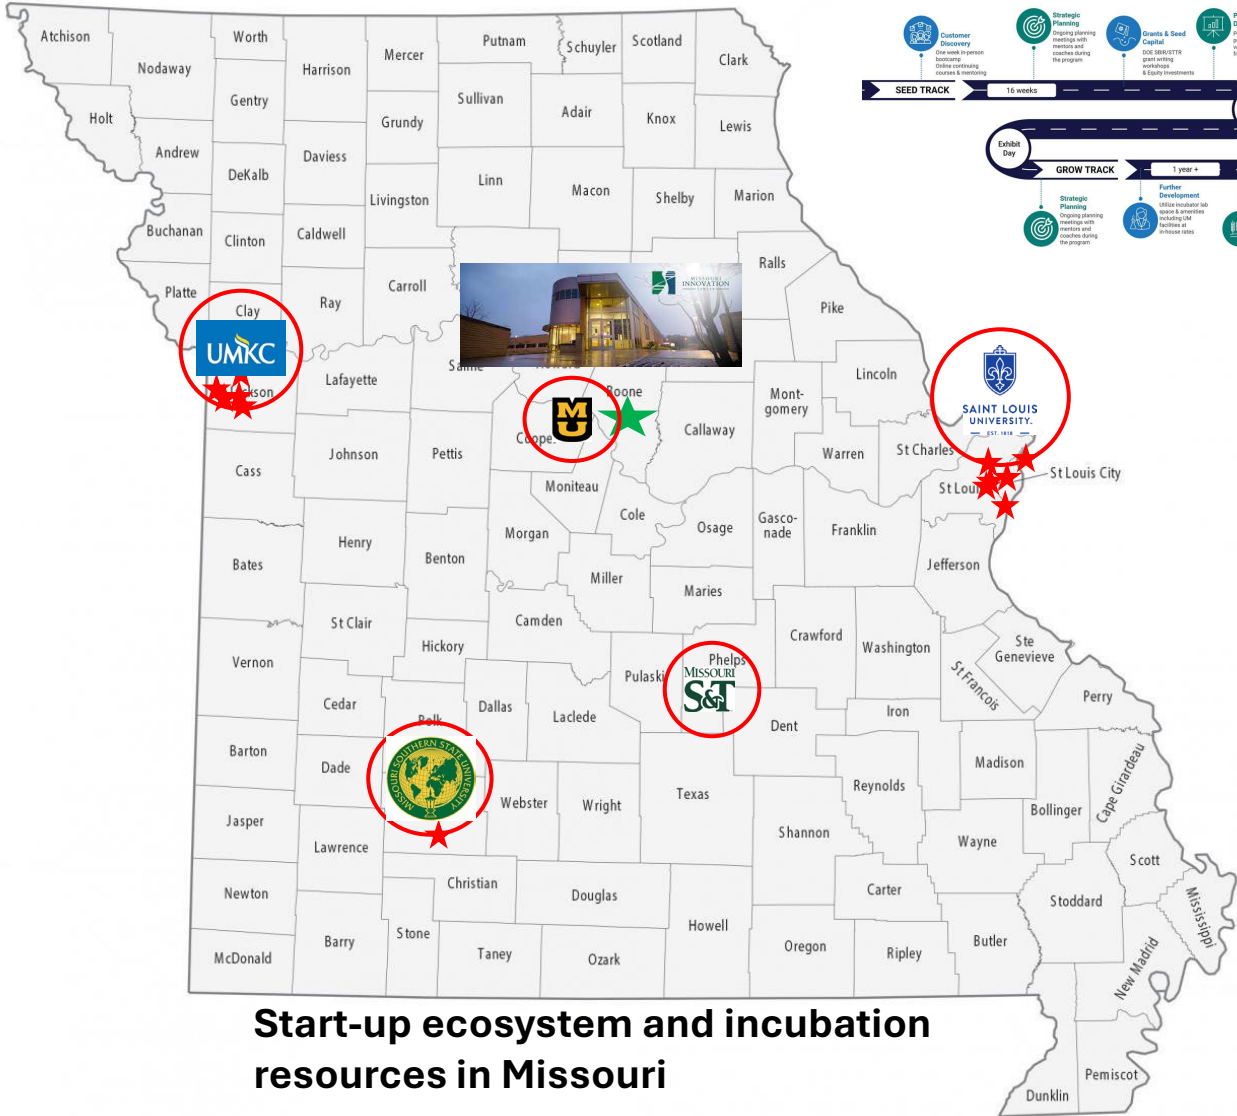

MISSOURI INNOVATION CENTER

## EPIC Round 3- Phase II Promising Renewable Hard Tech Technologies From Chosen Startups

**Hydrogen**  
\* Production cost a fraction of the competitors

**Solar**  
\* Enabling renewable energy capability for farms

**Li-ion Battery**  
\* Mobile micro-grids for off-grid

Start-up ecosystem and incubation resources in Missouri

- Legend:**
- ★ Concentration of start-up resources
  - ★ Lone incubator serving the Mid-Missouri and surrounding 25 counties
  - Tapping the potential of the academic institutions to develop hard tech