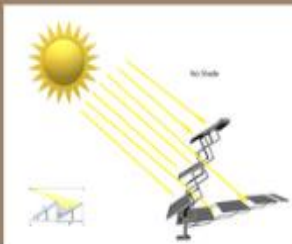

SolarEvo

versatile, and
transportable--
expanding the
accessibility of solar

Product Overview

Introducing SolarEvo, a groundbreaking solar design that redefines sustainability. Its space-saving, collapsible, and mobile features revolutionize solar technology. With vertical expansion capabilities, it adapts to diverse environments and applications, from urban spaces to remote areas. This all-in-one solution maximizes energy efficiency while minimizing footprint

All in one set: include features like the solar panels, monitoring systems

Various types and Range in sizes: Which ease the transition to clean Energy without high upfront cost.

No Permitting and Inspection required: Since its not attached to the home structure.