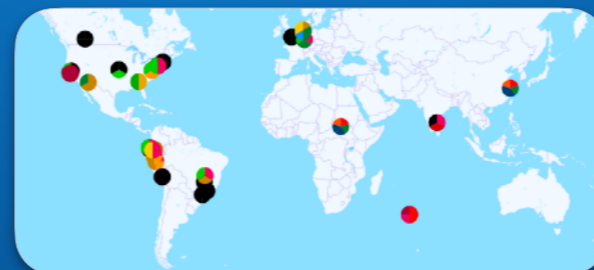

Solutions for:

- Tracking waste into product streams
- Leveraging commonly used devices tied to next generation technology enabling tracing back to the source
- Connecting disparate information
- Unifying climate and impact measurements
- Substantiating claims for climate credits and circularity

Connect ecosystems, data and trusted third-party verification