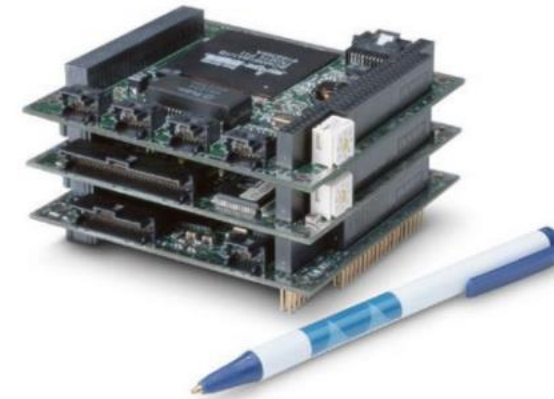

A

B

Cubesat Innovation: Gas Propulsion

Sabatier Reaction: Methane

Cubesat Internet Router enables over-the horizon communication

What is the CLEO router?

A Cisco 3251 Mobile Access Router (MAR).

The MAR is a commercial off-the-shelf (COTS) product family – 3251 and 3220 series. Runs Cisco's IOS (Internetwork Operating System) router code – version 12.2(11)YQ.

The 3251 MAR features:

- 210MHz Motorola processor.
- Built-in 100Mbps Ethernet.
- PC/104-Plus interfaces and form factor.
- Additional stackable 90mm x 96mm cards (serial, Ethernet, power supply, WiFi, etc.)

The CLEO MAR is an experimental secondary payload on the UK-DMC satellite.

Local environment and high-speed downlink used by UK-DMC satellite dictate use of serial interface card to connect with existing 8.1Mbps serial links used onboard.

SOF Using tablet in the field connected to the cubesat internet for data communication.