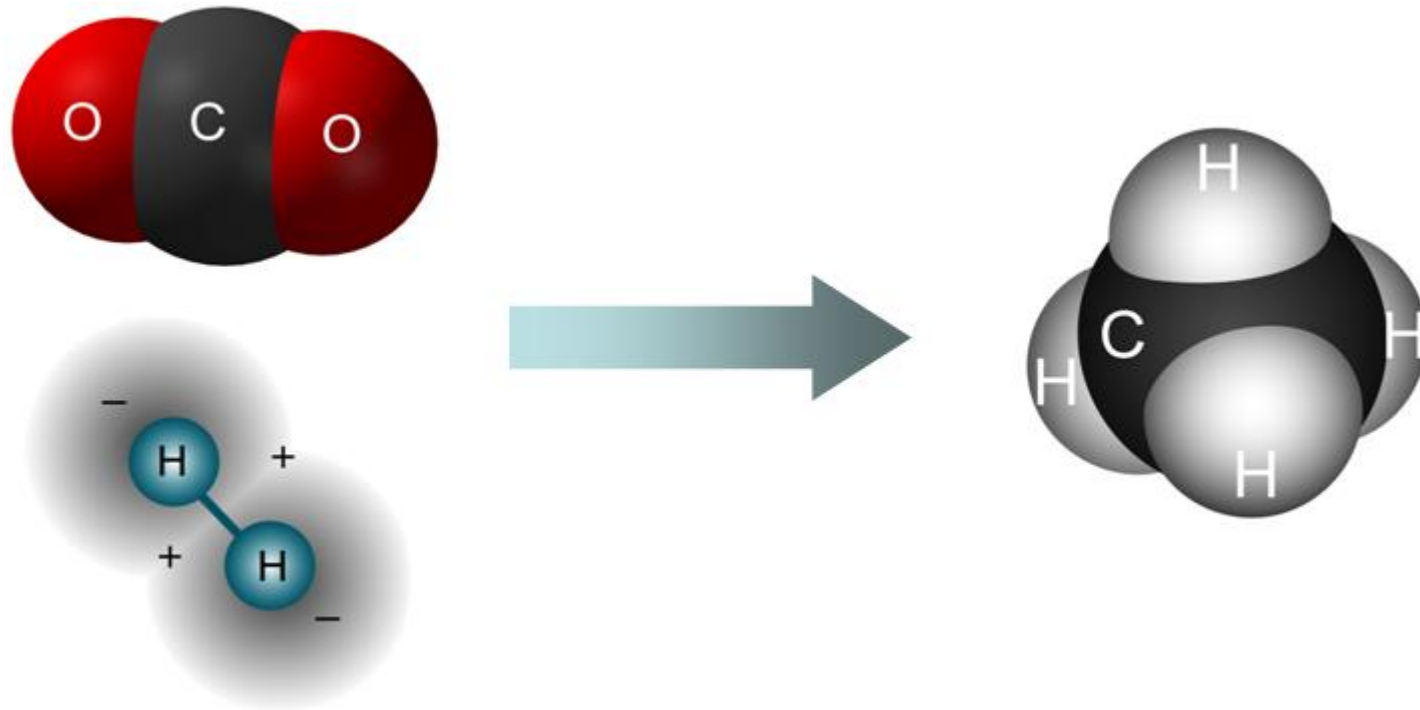

A

B

Cubesat Innovation: Gas Propulsion

Sabatier Reaction: Methane

Cubesat Internet Router enables over-the horizon communication

What is the CLEO router?

A Cisco 3251 Mobile Access Router (MAR).

The MAR is a commercial off-the-shelf (COTS) product family – 3251 and 3220 series. Runs Cisco's IOS (Internetwork Operating System) router code – version 12.2(11)YQ.

The 3251 MAR features:

- 210MHz Motorola processor.
- Built-in 100Mbps Ethernet.
- PC/104-Plus interfaces and form factor.
- Additional stackable 90mm x 96mm cards (serial, Ethernet, power supply, WiFi, etc.)

The CLEO MAR is an experimental secondary payload on the UK-DMC satellite.

Local environment and high-speed downlink used by UK-DMC satellite dictate use of serial interface card to connect with existing 8.1Mbps serial links used onboard.