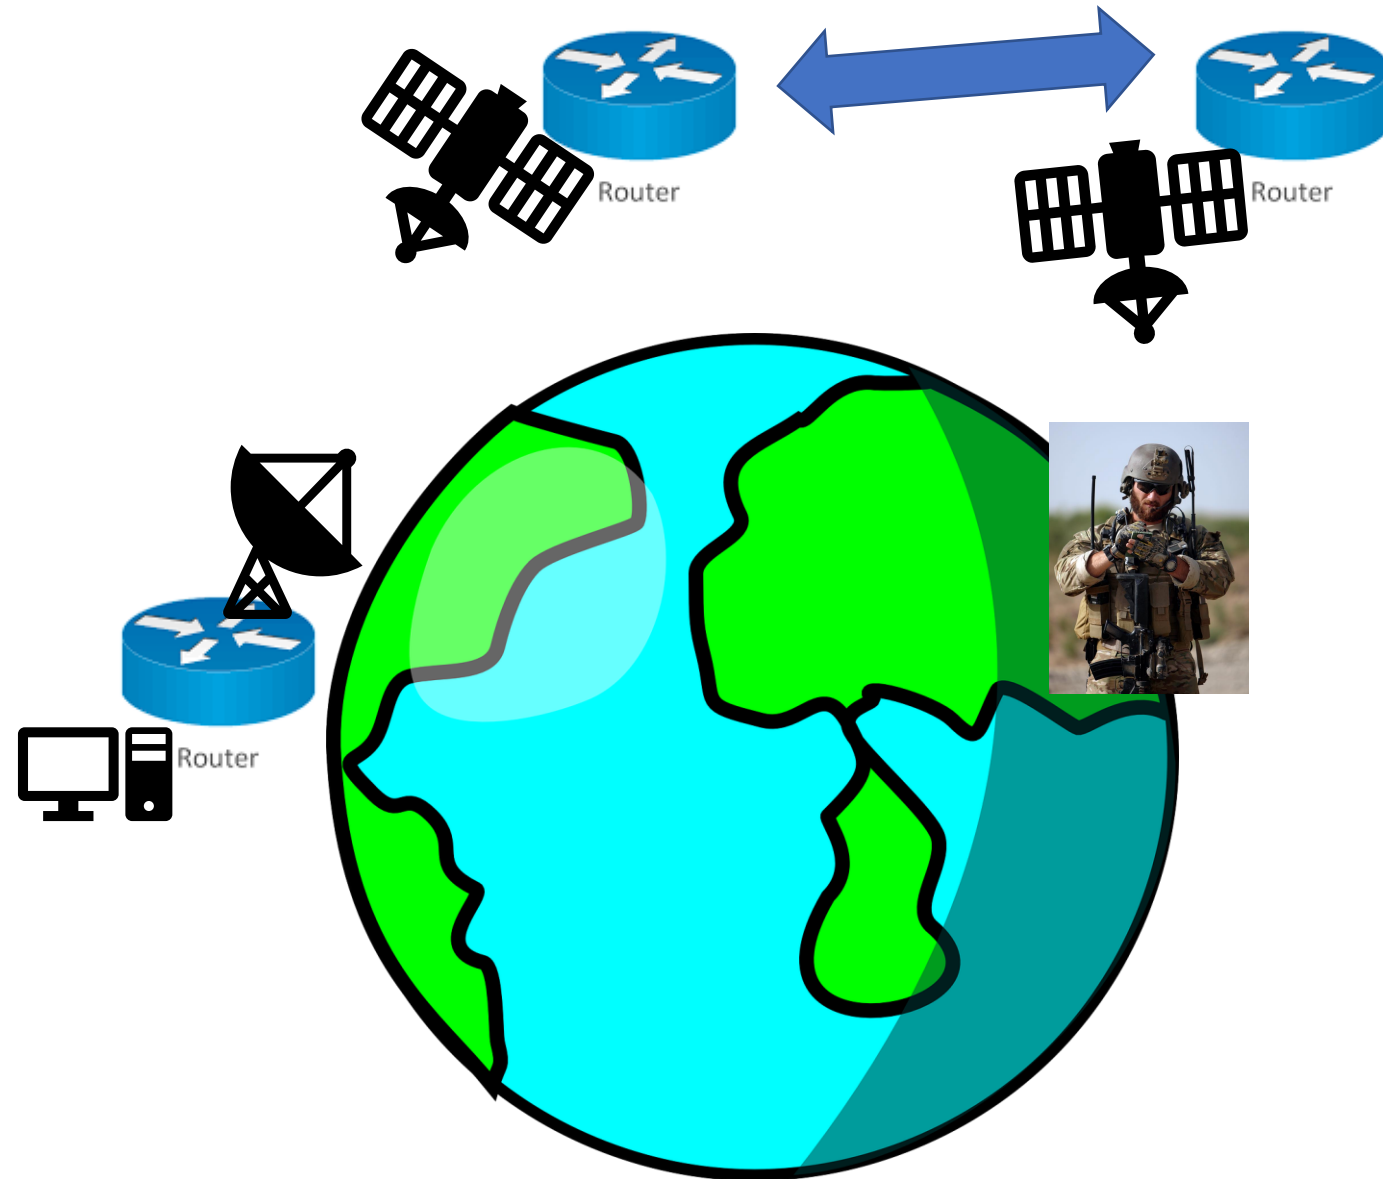

A

B

Cubesat Innovation: Gas Propulsion

Sabatier Reaction: Methane

Cubesat Internet Router enables over-the horizon communication

What is the CLEO router?

A Cisco 3251 Mobile Access Router (MAR).

The MAR is a commercial off-the-shelf (COTS) product family – 3251 and 3220 series. Runs Cisco's IOS (Internetwork Operating System) router code – version 12.2(11)YQ.

The 3251 MAR features:

- 210MHz Motorola processor.
- Built-in 100Mbps Ethernet.
- PC/104-Plus interfaces and form factor.
- Additional stackable 90mm x 96mm cards (serial, Ethernet, power supply, WiFi, etc.)

The CLEO MAR is an experimental secondary payload on the UK-DMC satellite.

Local environment and high-speed downlink used by UK-DMC satellite dictate use of serial interface card to connect with existing 8.1Mbps serial links used onboard.

SOF Using tablet in the field connected to the cubesat internet for data communication.