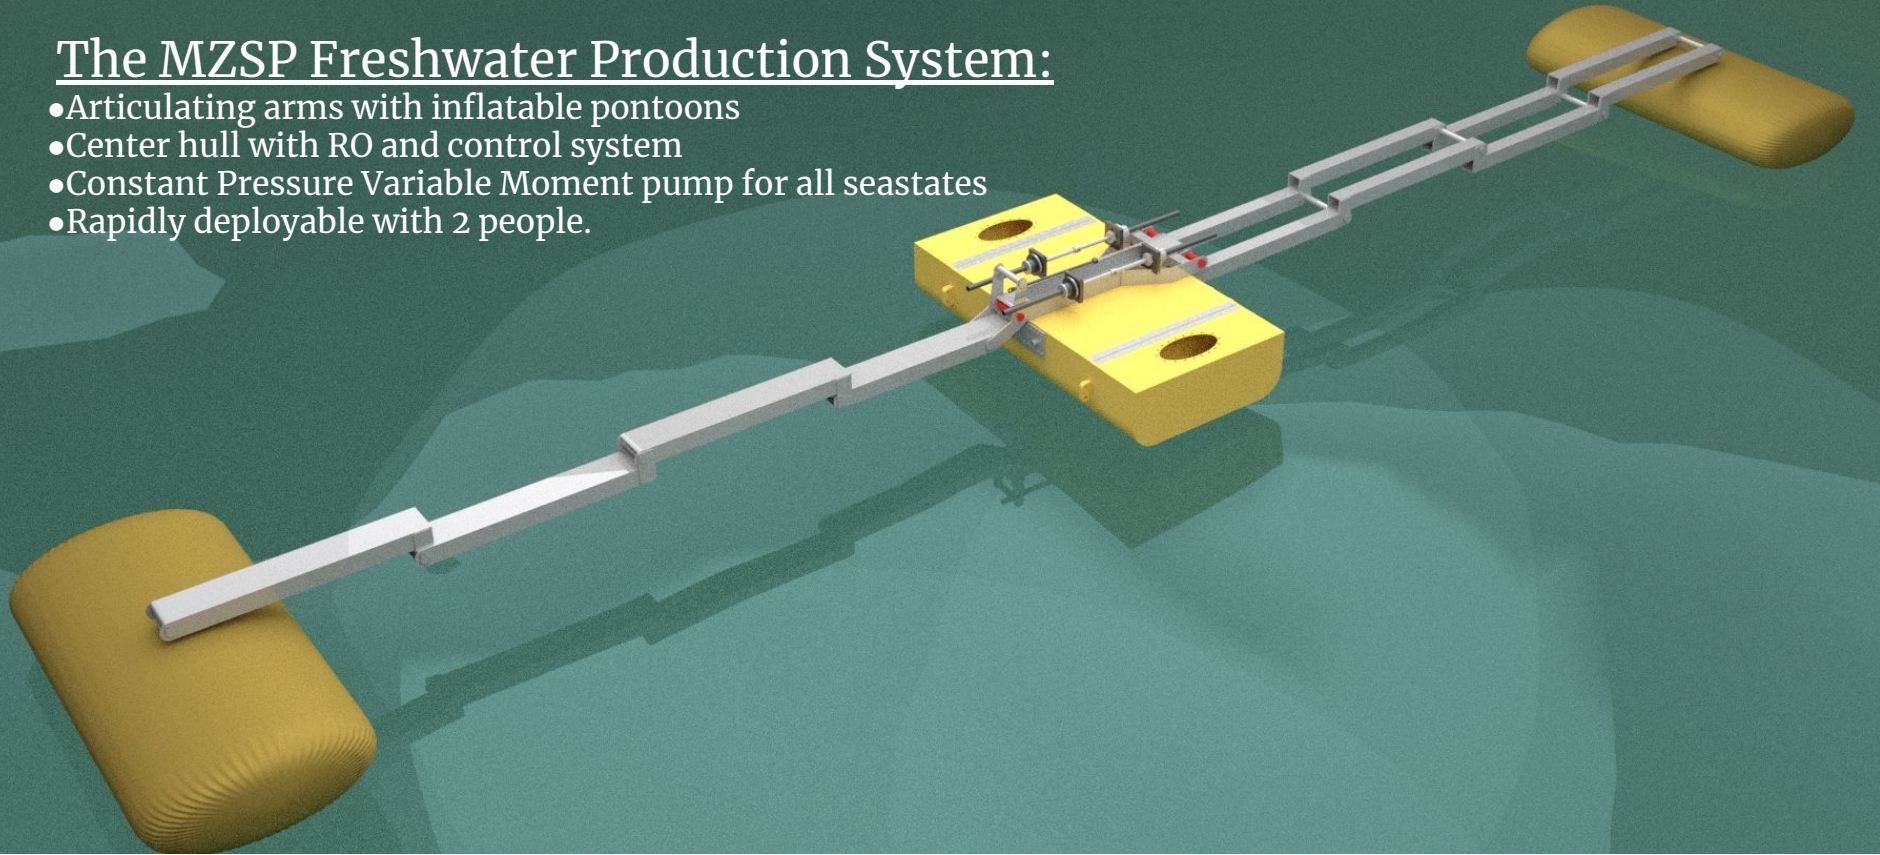

## The MZSP Freshwater Production System:

- Articulating arms with inflatable pontoons
- Center hull with RO and control system
- Constant Pressure Variable Moment pump for all seastates
- Rapidly deployable with 2 people.