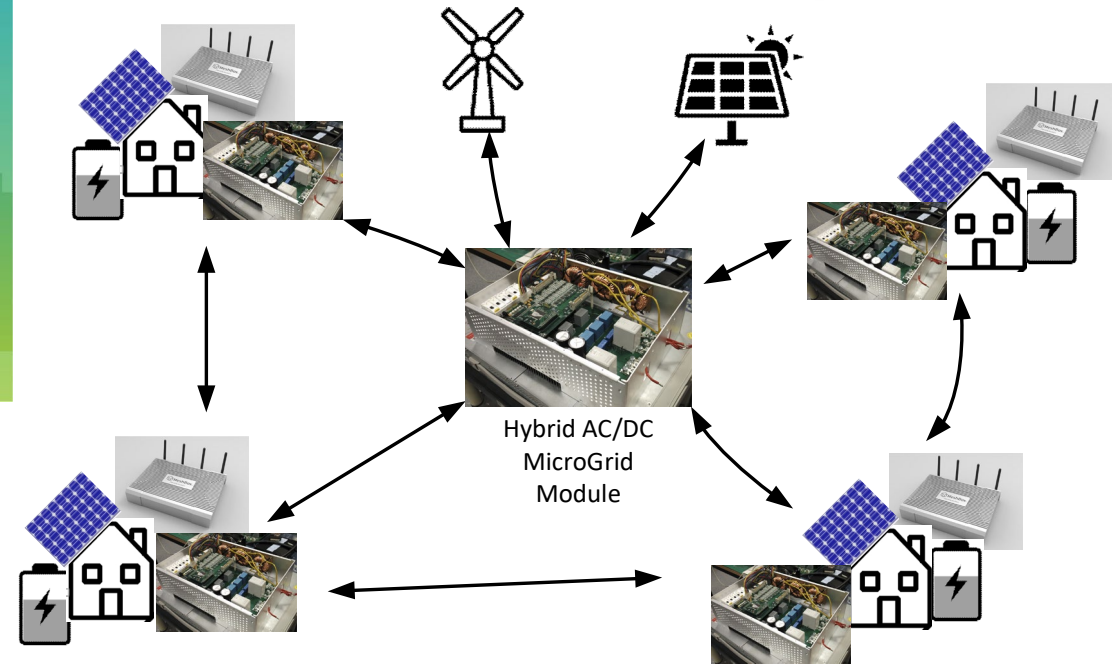

HyperMesh Transactive Energy System

Spectrum Blockchain uses Photon Payment network, which supports Token payment and IoT Data transfer simultaneously.

MeshBoxes with blockchain, compute and storage.

Outdoor MeshBox++
Battery and Solar IP68 and IP67

LoRaWAN Access Point

Connecting a wide variety of IoT devices and 3d Solar Panels

Indoor MeshBoxes
Wifi Routers

3D Solar PV

Solar Arrays

Wind, PM2.5
PM10, TSP
monitoring

Smoke, Fire,
Temperature
Detector

- Electric Power System → Transactive Energy
 - T3DP 3D Solar PV
 - Atom Power Digital Circuit Breakers
- Communications → IoT LoRa, MeshBox, Satellites
 - Mendix IoT, Beijing GTI IoT
 - On-line and Off-line functions
- Centralized Billing → Decentralized SmartMesh Blockchain
 - On-Chain Spectrum Blockchain & SmartContracts
 - Off-Chain Photon Payment Network