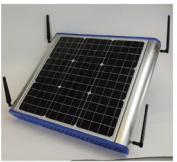

HyperMesh Transactive Energy System

Spectrum Blockchain uses Photon Payment network, which supports Token payment and IoT Data transfer simultaneously.

MeshBoxes with blockchain, compute and storage.

Outdoor MeshBox++
Battery and Solar IP68 and IP67

LoRaWAN Access Point

Connecting a wide variety of IoT devices and 3d Solar Panels

Indoor MeshBoxes
Wifi Routers

3D Solar PV

Solar Arrays

Wind, PM2.5
PM10, TSP
monitoring

Smoke, Fire,
Temperature
Detector

- Electric Power System → Transactive Energy
 - T3DP 3D Solar PV
 - Atom Power Digital Circuit Breakers
- Communications → IoT LoRa, MeshBox, Satellites
 - Mendix IoT, Beijing GTI IoT
 - On-line and Off-line functions
- Centralized Billing → Decentralized SmartMesh Blockchain
 - On-Chain Spectrum Blockchain & SmartContracts
 - Off-Chain Photon Payment Network