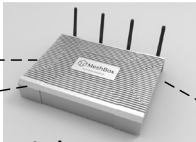

HyperMesh Transactive Energy System

Spectrum Blockchain uses Photon Payment network, which supports Token payment and IoT Data transfer simultaneously.

MeshBoxes with blockchain, compute and storage.

Outdoor MeshBox++
Battery and Solar IP68 and IP67

LoRaWAN Access Point

Connecting a wide variety of IoT devices and 3d Solar Panels

Indoor MeshBoxes
Wifi Routers

3D Solar PV

Solar Arrays

Wind, PM2.5
PM10, TSP
monitoring

Smoke, Fire,
Temperature
Detector

- Electric Power System → Transactive Energy
 - T3DP 3D Solar PV
 - Atom Power Digital Circuit Breakers
- Communications → IoT LoRa, MeshBox, Satellites
 - Mendix IoT, Beijing GTI IoT
 - On-line and Off-line functions
- Centralized Billing → Decentralized SmartMesh Blockchain
 - On-Chain Spectrum Blockchain & SmartContracts
 - Off-Chain Photon Payment Network