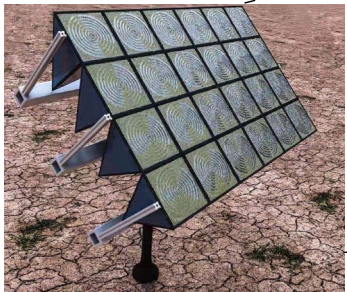

HyperMesh Transactive Energy System

Spectrum Blockchain uses Photon Payment network, which supports Token payment and IoT Data transfer simultaneously.

MeshBoxes with blockchain, compute and storage.

Outdoor MeshBox++
Battery and Solar IP68 and IP67

LoRaWAN Access Point

Connecting a wide variety of IoT devices and 3d Solar Panels

Indoor MeshBoxes
Wifi Routers

3D Solar PV

Solar Arrays

Wind, PM2.5
PM10, TSP
monitoring

Smoke, Fire,
Temperature
Detector

- Electric Power System → Transactive Energy
 - T3DP 3D Solar PV
 - Atom Power Digital Circuit Breakers
- Communications → IoT LoRa, MeshBox, Satellites
 - Mendix IoT, Beijing GTI IoT
 - On-line and Off-line functions
- Centralized Billing → Decentralized SmartMesh Blockchain
 - On-Chain Spectrum Blockchain & SmartContracts
 - Off-Chain Photon Payment Network