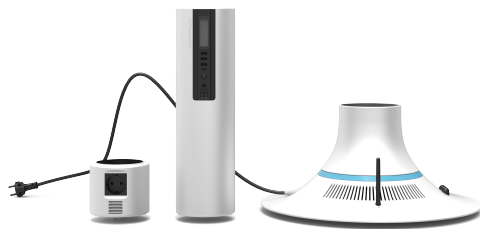

It can cover 22% of your power needs and help you reduce total energy consumption.  
All you need are power outlets and WiFi.

Renewable energy can be beautiful and easy

As beautiful as a painting

As easy as a TV

300W foldable  
plug & play panel

1kWh plug & play battery

hardware control &  
AI energy management