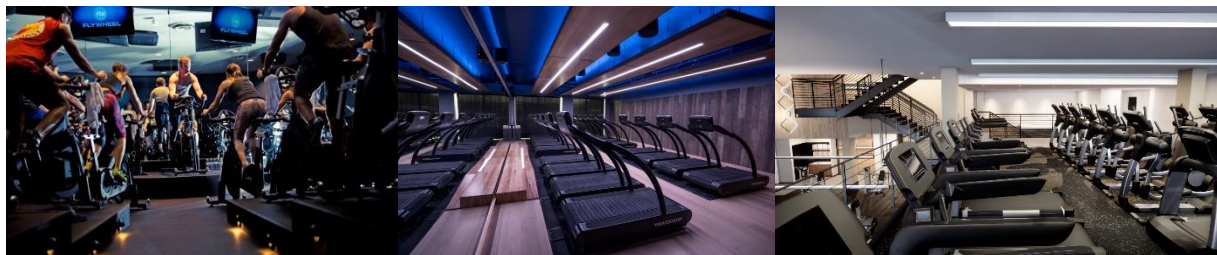

Let's Go!

We are currently in need of funding, and a testing facility to accomplish our goals. With a strong base to our foundation, this project could scale faster than expected. It is exciting to know that this project is a team effort. The entire Planet will become a team again, to fight climate change together. Not only are we changing ourselves from the inside out, we are changing the World from the inside out, as one. It is a win-win for everyone, as life should be. If a fitness center was willing to donate a portion of their facility to this project, all the funding would be to the cost of equipment, and the time our testing team, engineers, and staff. Hard data would be collected over a 6 month period to acquire consumption offset. Solid partnerships with American Made companies like Life Fitness, Mission Solar, REC Solar, etc. (batteries under study) would dial in the transport issues, if any. I strongly believe it's all about having the right people in the same room. Vibes will be checked at the door 😊 LET'S GOOOO!