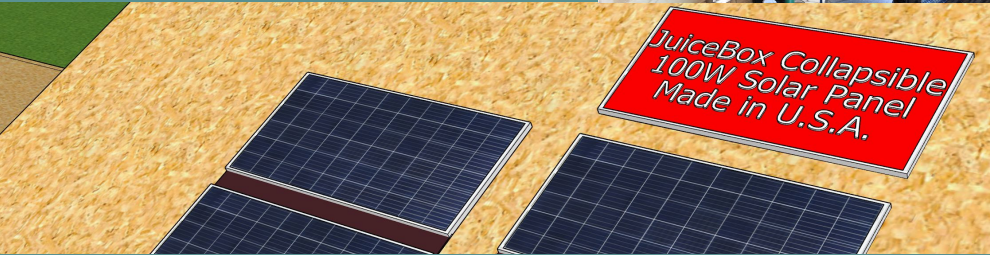

# JuiceBox:

Integrated Solar Electricity for  
Americans Transitioning out of  
Homelessness and Recovering  
from Natural Disasters

JuiceBox includes:

- IP67-water resistant exoskeleton
- 30A MPPT charge controller
- 1000W pure sine-wave inverter
- 6 USB ports
- 2 GFCI short-resistant 120V outlets
- Deployable wireless lights
- 20Ah lithium battery with expanded 100Ah option that stacks onto JuiceBox for easy transport
- 100W collapsible photovoltaic panel from US company with built-in exoskeleton for durability and additional surface area
- Ultra low-power cooking & heating system