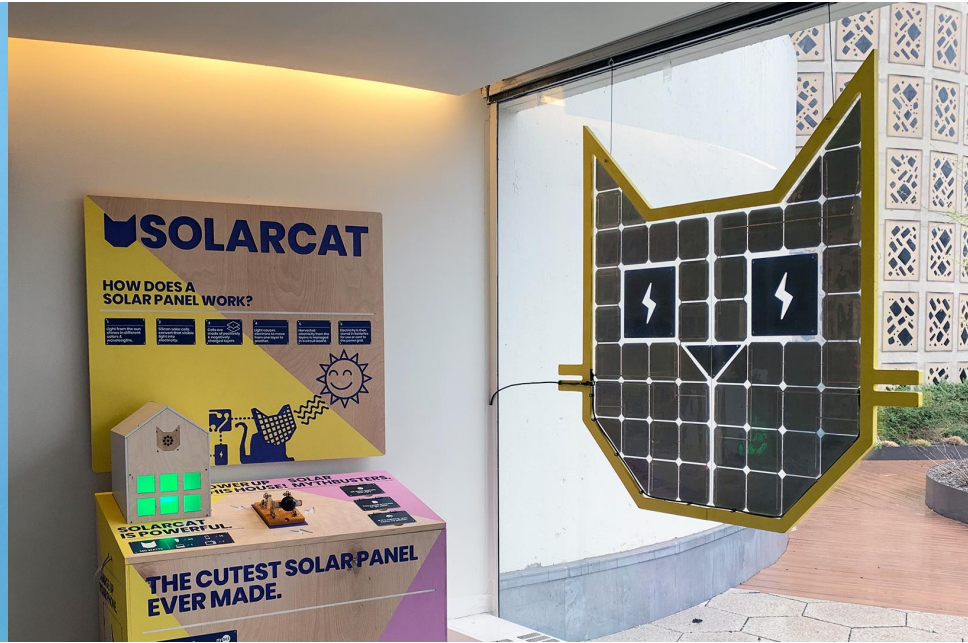

Group hug Tech:

Easy to install, beautiful solar panels that attach to windows.

WINDOW SOLAR CHARGER
DIRECT TO CUSTOMER

BESPOKE INSTALLATIONS - SOLARCAT
BUSINESS TO BUSINESS