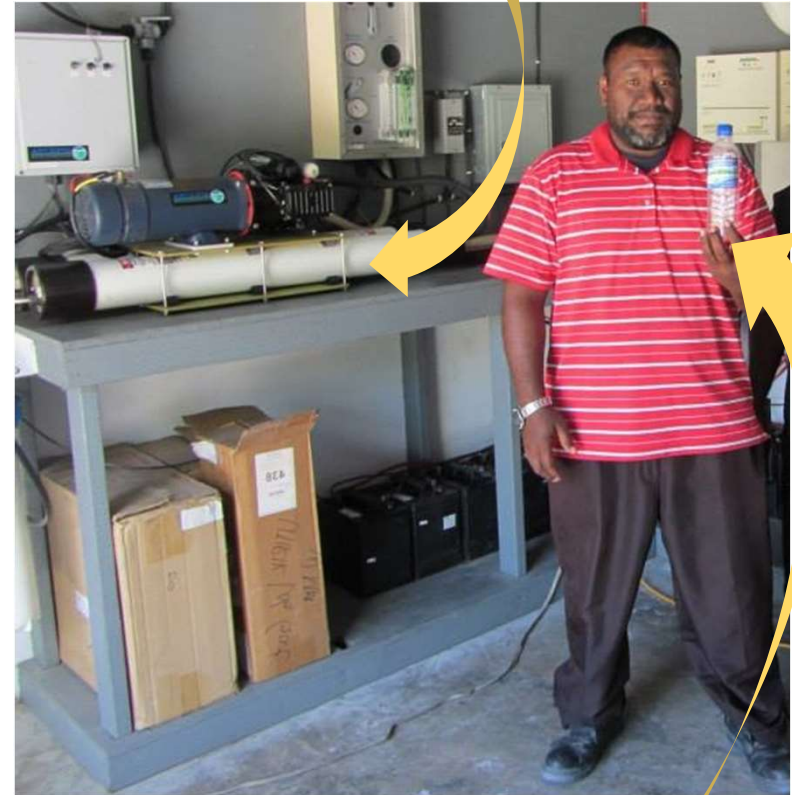

WATER DUCK marries
an innovative, slack moored, simple and robust wave driven pump
with
proven marine onboard RO desalination

to provide
drinking water for disaster relief