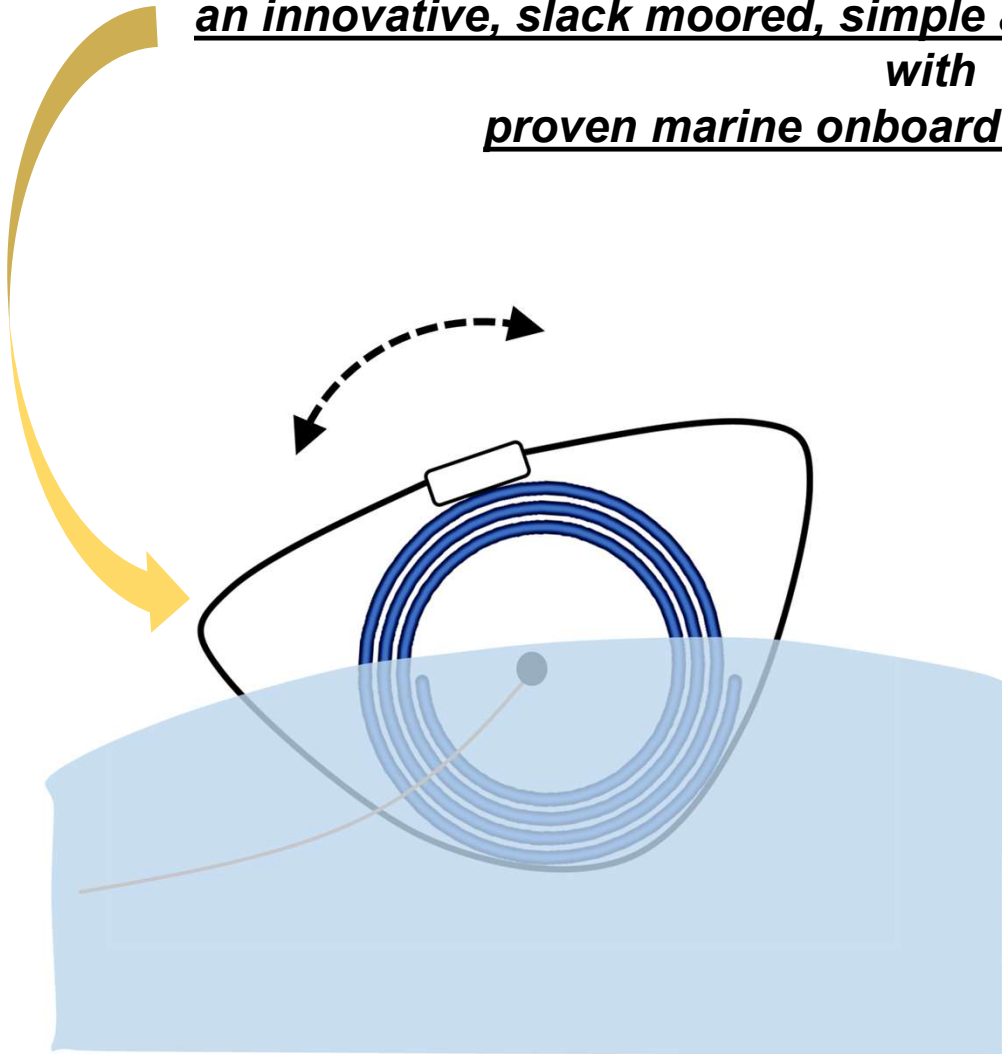

WATER DUCK marries
an innovative, slack moored, simple and robust wave driven pump
with
proven marine onboard RO desalination

to provide
drinking water for disaster relief