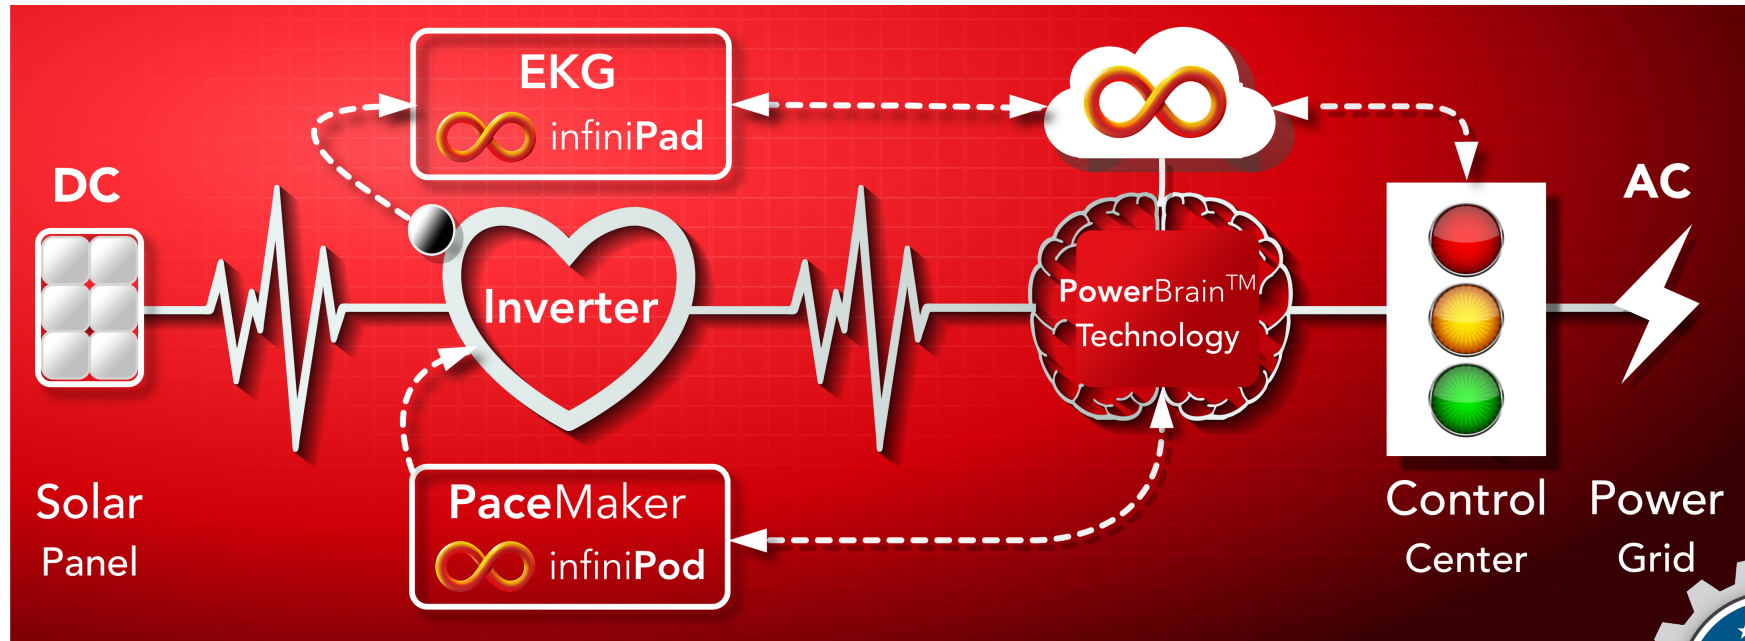

Inverter Health Scanner Technical Summary

PowerBrain technology fuses the Edge with the Cloud for predictive health optimization

Feature

- Real-time results
- Non-invasive LIVE test
- Manufacturer agnostic
- Mobile EKG
- Stationary Pacemaker

Benefit

- Timely intervention
- Easy workflow integration
- Any inverter, any age
- Holistic system health analysis
- Automated, rule-based intervention

U.S. DEPARTMENT OF ENERGY

Protected by U.S. patent 9,880,228B2, international patent(s) and patent applications
info@infiniRel.com- + (408) 912-2600