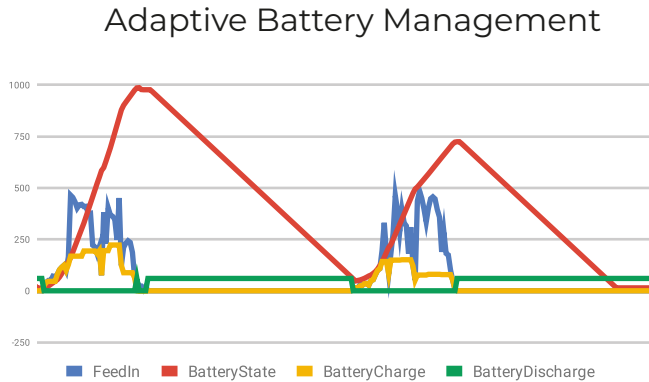

PERSONAL POWER PLANT & ENERGY SAVING ASSISTANT

As beautiful as a painting - As simple as a TV

Solar power and storage for all - affordable, plug&play and fits anywhere | Imagine receiving an Amazon package containing everything you need to set up your own power plant at home. It covers up to 20% of your power needs and helps you reduce total energy cost. All you need are standard power outlets and WiFi.

300W foldable
plug & play panel

AI energy management
& hardware control

1kWh plug & play battery