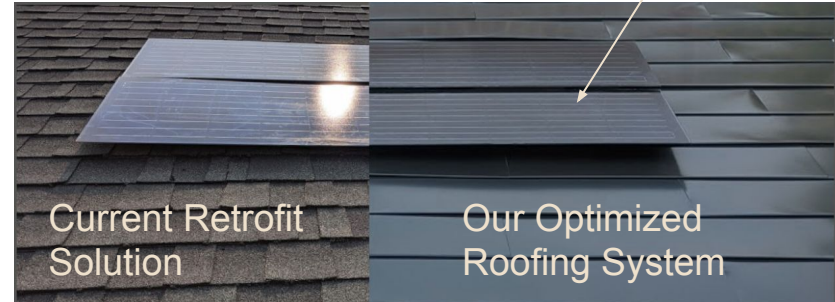

Rofer installed, quick attach mounting hardware that integrates with the roofing to reduce design time, improve reliability, and reduce labor.

Problems we solve:

- ❑ **Scaling**
- ❑ Material Cost
- ❑ Supply Chain
- ❑ Install Time
- ❑ Labor Supply
- ❑ Aesthetics
- ❑ Landfill Waste
- ❑ Product Revision Cost
- ❑ Training
- ❑ Acquisition Cost
- ❑ Reflectivity

r&d lab mounting hardware

- 2 unique components
- Deck Mounted
- Galvalume, Stainless Steel, Aluminum
- Tool Free

(cannot show until IP protected)

Current Retrofit Solution

Our Optimized Roofing System

A roof that pays for itself and sacrifices nothing.