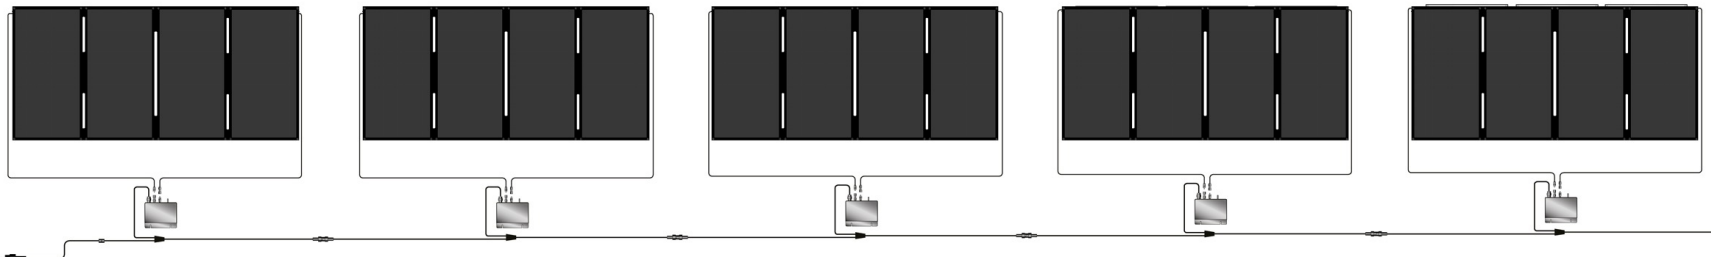

Plug & Play Solar + Battery with AI Power Management

Your Personal Solar Power Plant in the Mail - Plug | Produce | Save

Traditional Solar Installation

CrafStrom Solar Installation

Use 100% of Solar Power
Permission-Free with
the PowerMeter

1 kWh Battery
Modules

Ultra Light-
Weight
Solar Panels
@ 320 W

Safety Gate
Adapter - NEC
Compliant

Up to 5 Panels - 1.6 kW per Outlet

Max 4 kWh per
Outlet