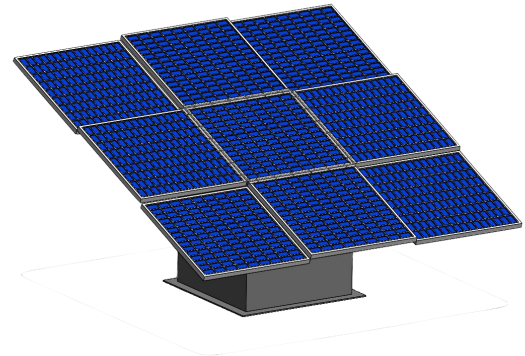

OffGridBox USA

The *MINI* model is the future of generators for relief and resilience

Disaster Proof

*Built for harsh environments*

User-Centered Design

*Supports a typical relief team of 5*

Quietly Powerful