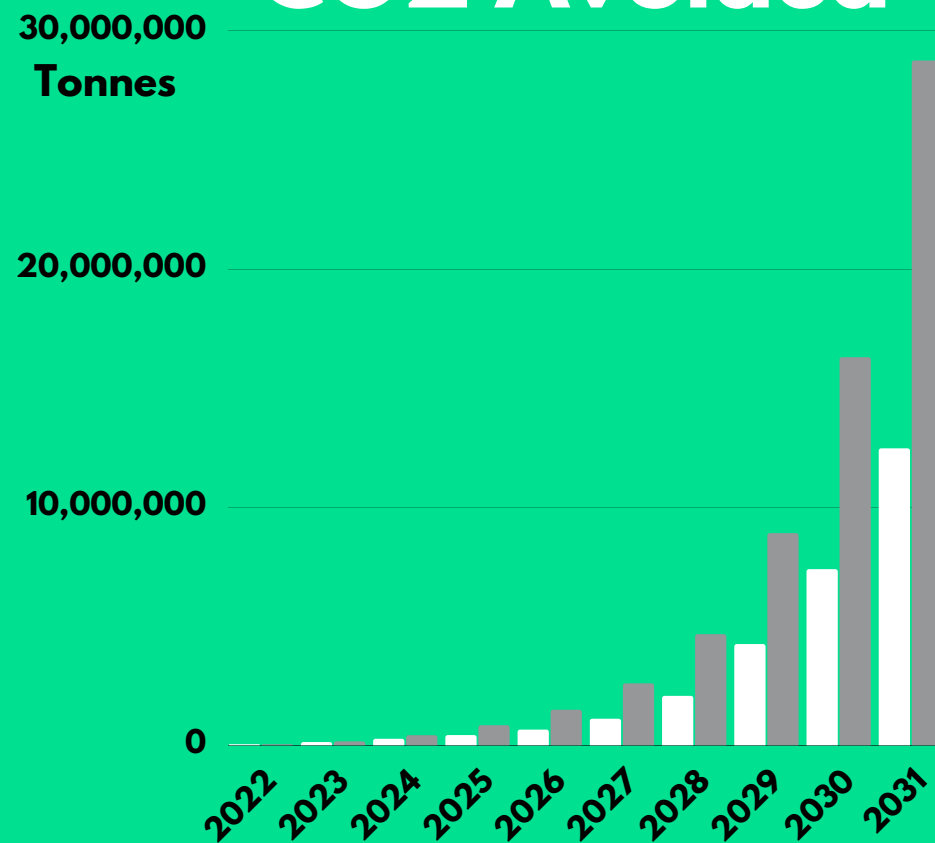

Seeds

Save the world with spare change.

\$3.60
coffee

\$0.40
invested

Loan
aggregation

Community
solar financing

\$ Invested

CO2 Avoided

□ = Annual

▨ = Cumulative

3,375,717,340

gallons of gasoline consumed

496,056,352

tree seedlings grown for 10 years

Source: EPA, 2021