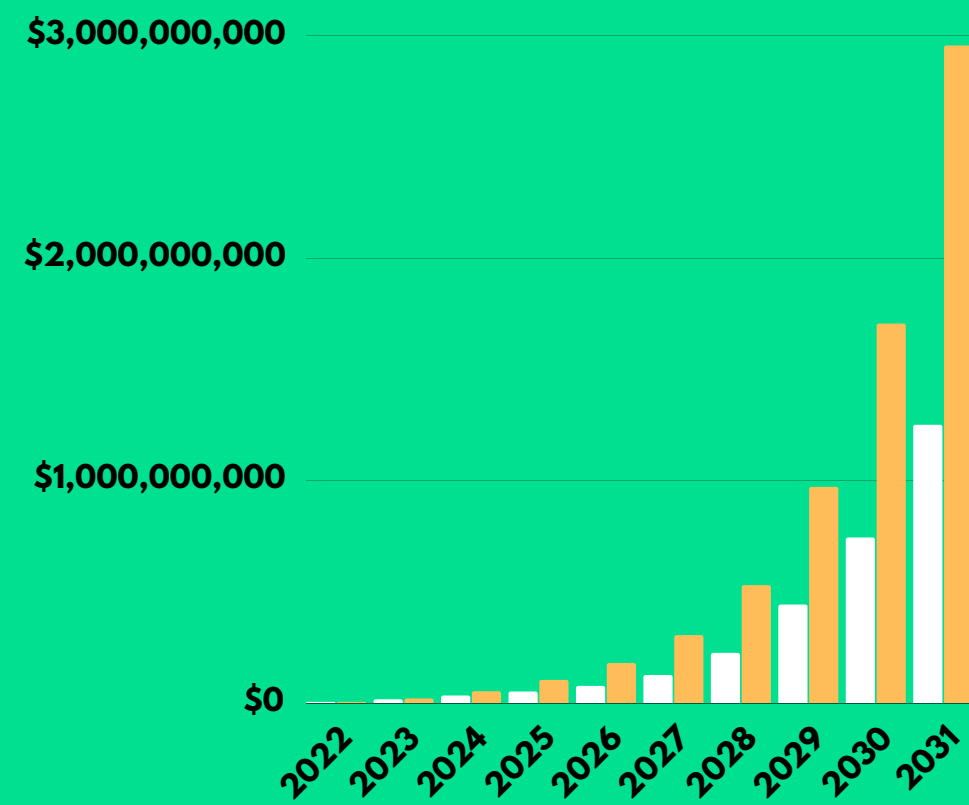

Seeds

Save the world with spare change.

\$3.60
coffee

\$0.40
invested

Loan
aggregation

Community
solar financing

\$ Invested

CO2 Avoided

□ = Annual

▨ = Cumulative

3,375,717,340

gallons of gasoline consumed

496,056,352

tree seedlings grown for 10 years

Source: EPA, 2021